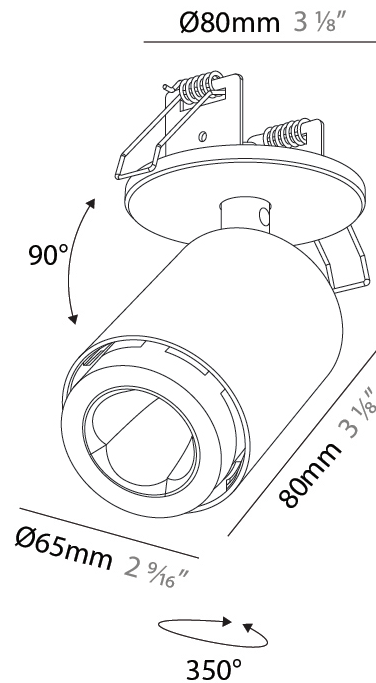

1. To build a product code in our configurator select the specify button on the base model # product page
2. To build a manual product code on this datasheet choose from the options listed below in blue font and add the suffix to the base model #

GENERAL

Series: Oiko Pro In
Partner: Prolicht
Division: Architectural
Installation: Surface
Product Type: Spots
Mounting Location: Ceiling
Light Distribution: Adjustable

PHYSICAL

Aperture Sizes - Downlights: 2"
Shape: Cylinder
Diameter (mm): 65
Diameter (in): 2 9/16
Height (mm): 120
Depth (mm): 50
Height (in): 4 3/4
Depth (in): 1 15/16

Fixture Finish: SSR / BKV / CWI / CRY / HAB / UFT / ITA / RUA / FTG / MYG / LOD / PUS / FRO / FUP / KIA / POP / BLS / SPG / MEY / GOH / CHC / COM / ABZ / JAG / OBR / MOS / ROR

Fixture Material: Aluminum
Cut-out Measurements: 68mm / 2 11/16"

ELECTRICAL

Lamp Type: LED
Input Wattage (W): 14.4
Total Output Wattage (W): 13.1
Driver Included: No
Driver Location: Remote
Driver Type: Constant Current - Universal
Driver Class: Class 2
Input Voltage (V): 120 - 277
Constant Current (MA): 700

LED

Number of LEDs: 1
Color Temperature (°K): 2700-6500 Tunable White
Max. Delivered Lumen (lm): 919 - 1081
Nominal Lumen (lm): 1242 - 1460
CRI: >90 CRI
Lamp Life (hrs): 50000

OPTICAL

Beam Angle: 34
Adjustability: Rotational 350°; Tilt 90°

RATINGS AND CERTIFICATIONS

Certified By: CSA Certified to UL and CSA Standards
IP rating: IP20