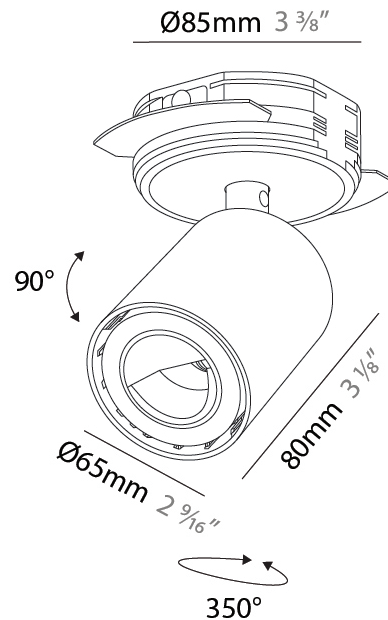

A3D361- _____ - _____
base number   Finishes (Diamond)   Finishes (Triangle)

1. To build a product code in our configurator select the specify button on the base model # product page
2. To build a manual product code on this datasheet choose from the options listed below in blue font and add the suffix to the base model #

GENERAL

Series: Oiko Pro In
Subseries: Oiko Pro In
Partner: Prolicht
Division: Architectural
Installation: Trimless
Product Type: Wallwash
Mounting Location: Ceiling
Light Distribution: Adjustable

PHYSICAL

Shape: Cylinder
Diameter (mm): 65
Diameter (in): 2 ⁹/₁₆
Height (mm): 120
Depth (mm): 50
Height (in): 4 ³/₄
Depth (in): 1 ¹⁵/₁₆

Fixture Finish: SSR / BKV / CWI / CRY / HAB / UFT / ITA / RUA / FTG / MYG / LOD / PUS / FRO / FUP / KIA / POP / BLS / SPG / MEY / GOH / CHC / COM / ABZ / JAG / OBR / MOS / ROR

Fixture Material: Aluminum
Cut-out Measurements: 68mm / 2 11/16"

ELECTRICAL

Lamp Type: LED
Input Wattage (W): 14.4
Total Output Wattage (W): 13.1
Driver Included: No
Driver Location: Remote
Driver Type: Constant Current - Universal
Driver Class: Class 2
Input Voltage (V): 120
Constant Current (MA): 700

LED

Number of LEDs: 1
Color Temperature (°K): 2700-6500 Tunable White
Max. Delivered Lumen (lm): 988 - 1162
Nominal Lumen (lm): 1242 - 1460
CRI: >90 CRI
Lamp Life (hrs): 50000

OPTICAL

Adjustability: Rotational 350°; Tilt 90°

RATINGS AND CERTIFICATIONS

Certified By: CSA Certified to UL and CSA Standards
IP rating: IP20