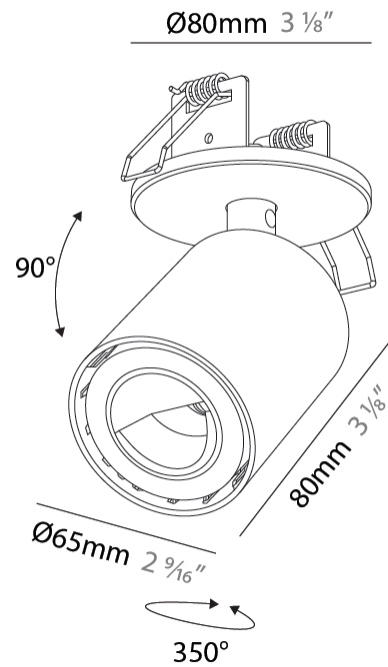

OIKO PRO IN SURFACE

A3D357-

base number	Finishes (Diamond)	Finishes (Triangle)

1. To build a product code in our configurator select the specify button on the base model # product page
2. To build a manual product code on this datasheet choose from the options listed below in blue font and add the suffix to the base model #

GENERAL

Series: Oiko Pro In
Partner: Prolicht
Division: Architectural
Installation: Surface
Product Type: Wallwash
Mounting Location: Ceiling
Light Distribution: Adjustable

PHYSICAL

Shape: Cylinder
Diameter (mm): 65
Diameter (in): 2 ⁹/₁₆
Height (mm): 120
Depth (mm): 50
Height (in): 4 ³/₄
Depth (in): 1 ¹⁵/₁₆
Fixture Finish: SSR / BKV / CWI / CRY / HAB / UFT / ITA / RUA / FTG / MYG / LOD / PUS / FRO / FUP / KIA / POP / BLS / SPG / MEY / GOH / CHC / COM / ABZ / JAG / OBR / MOS / ROR
Fixture Material: Aluminum
Cut-out Measurements: 68mm / 2 11/16"

ELECTRICAL

Lamp Type: LED
Input Wattage (W): 14.4
Total Output Wattage (W): 13
Driver Included: No
Driver Location: Remote
Driver Type: Constant Current - Universal
Driver Class: Class 2
Input Voltage (V): 120 - 277
Constant Current (MA): 700

LED

Number of LEDs: 1
Color Temperature (°K): 2700-6500 Tunable White
Max. Delivered Lumen (lm): 988 - 1162
Nominal Lumen (lm): 1242 - 1460
CRI: >90 CRI
Lamp Life (hrs): 50000

OPTICAL

Adjustability: Rotational 350°; Tilt 90°

RATINGS AND CERTIFICATIONS

Certified By: CSA Certified to UL and CSA Standards
IP rating: IP20